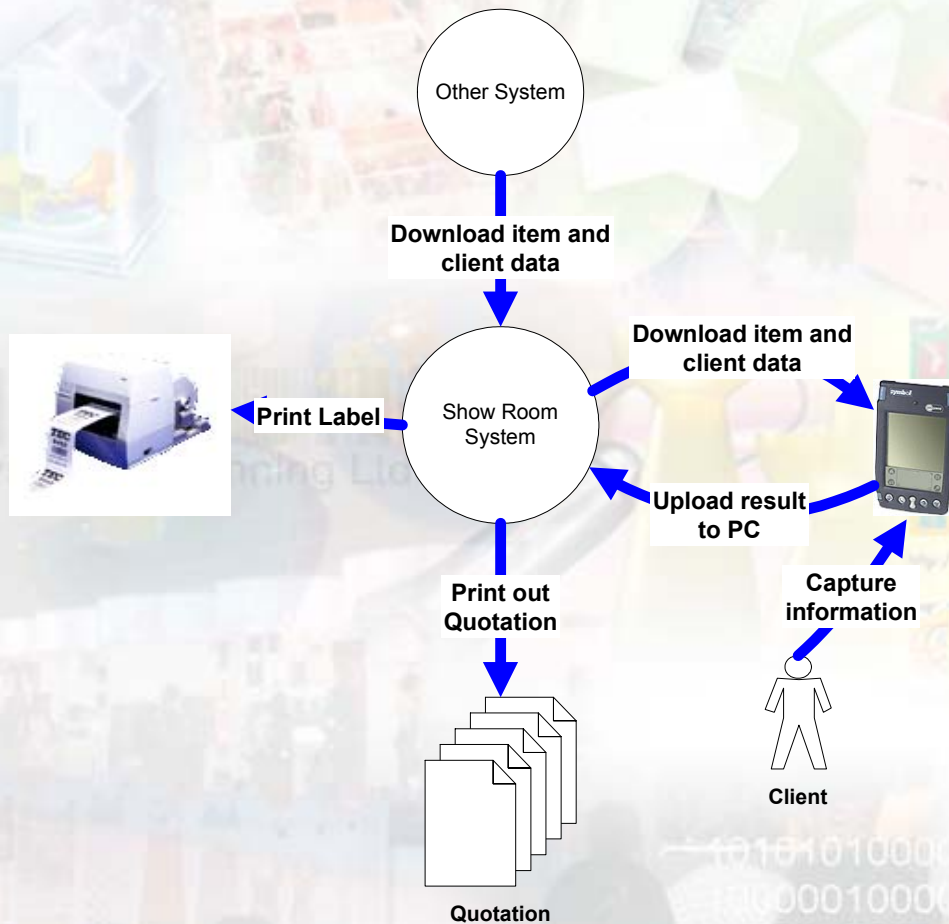

Showroom Ease

For Small & Medium
Enterprise

~~Systems Scanning Ltd.~~

Systems Scanning Ltd.
互太掃描系統有限公司

Full function! Ready to use!!

Benefits :

- Real time checking product details by Palm OS Barcode Terminal whether at showroom or exhibition
- Collecting customer enquiry by Terminal
- With printing barcode function
- Effective goods control/ management by barcode
- Real time printing quotation after collected customer enquiry
- Compact size and easy to carry, suitable for exhibition and showroom
- User friendly interface

Features:

- Operate in different version of Microsoft Window
- Bundle with printing barcode function
- Able to co-operate (integrate) with 3rd party logistics warehouse management system
- Support any barcode printer

Show Room Ease work Flow

Further, we have much more barcode solution/ products for your selection, please access below web page for get more information.

Hardware <http://www.sysscan.com.hk/>

Software <http://www.systemslogistics.com.hk>