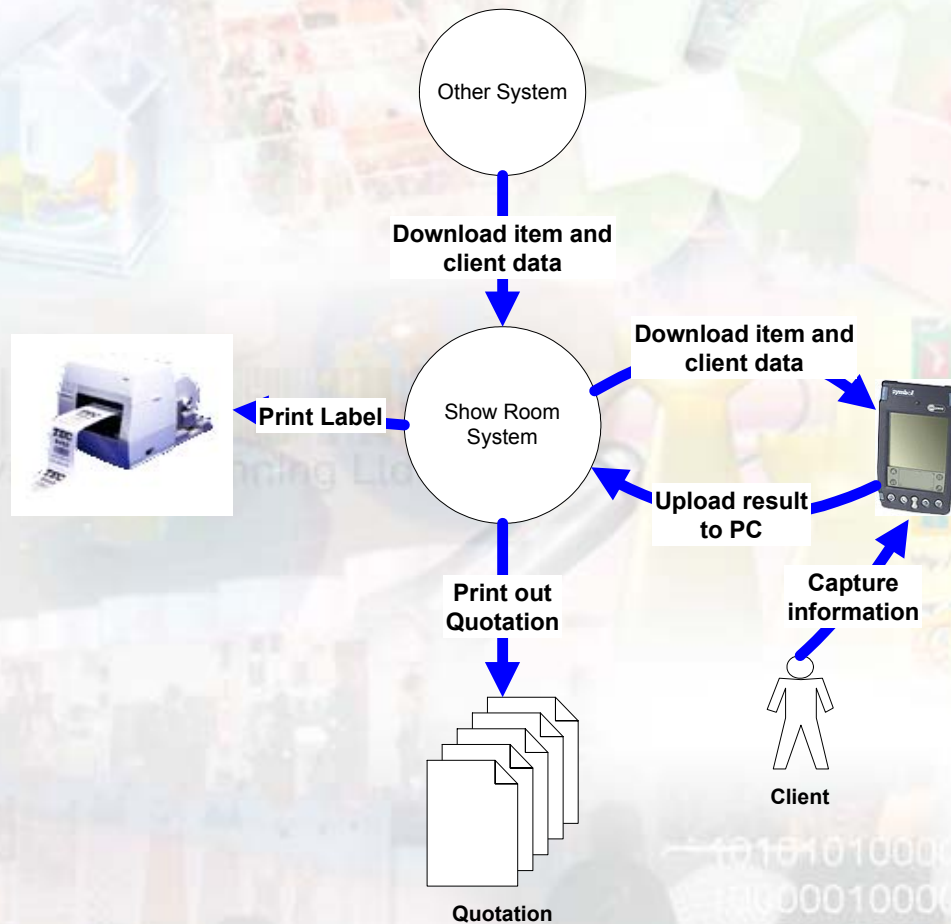

Showroom Ease

For Small & Medium
Enterprise

Full function! Ready to use!!

Benefits :

- Real time checking product details by Palm OS Barcode Terminal whether at showroom or exhibition
- Collecting customer enquiry by Terminal
- With printing barcode function
- Effective goods control/ management by barcode
- Real time printing quotation after collected customer enquiry
- Compact size and easy to carry, suitable for exhibition and showroom
- User friendly interface

Features:

- Operate in different version of Microsoft Window
- Bundle with printing barcode function
- Able to co-operate (integrate) with 3rd party logistics warehouse management system
- Support any barcode printer

Show Room Ease work Flow

Further, we have much more barcode solution/ products for your selection, please access below web page for get more information.

Hardware <http://www.sysscan.com.hk/>

Software <http://www.systemslogistics.com.hk>